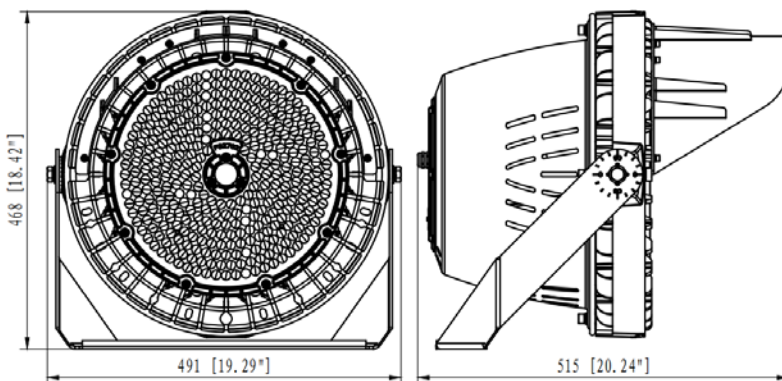

Dimensions and Mount

Product Dimension	515x491x468mm (20.24" x 19.29" x 18.42")		
Net Weight (±0.3kg/0.66Lbs)	120-277 Vac	15.2kg (33.51Lbs)	16.3kg (35.93Lbs)
	277-480 Vac	16.3kg (35.93Lbs)	
Export Carton Size	570x550x460mm(22.44" x21.65" x18.11")		
Gross Weight (±0.3kg/0.66Lbs)	120-277 Vac	17.6kg (38.80Lbs)	18.7kg (41.22Lbs)
	277-480 Vac	18.7kg (41.22Lbs)	
Mounting Option	Bracket mounting		
Material	Aluminum alloy		
	Polycarbonate optical lens		
Finish	Powder coating		
Fixture Color	Black for lamp body, silver for bracket		
EPA	0.17m²(1.89ft²)		
IK Rating	IK08		
IP Rating	IP66		
Category of corrosion	C3		

Dimensions

Unit:mm/inch

Accessories

Safety rope

Auxiliary safety device to prevent accidents. available for 1m, 2m and 4m long.

PC LENS

High transmittance PC materials, UV test approval. $\Phi 339 \times 17.5\text{mm}$

Visor

ADC12 materials with outdoor powder coating. 418*209*190mm

Precision Aiming Device

Accurate adjustment of luminaire projected position.