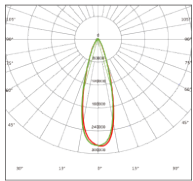

Photometry

S32701

Mounting Options

Dimensions

Unit:mm/inch

Accessories

Safety rope

Auxiliary safety device to prevent accidents. available for 1m, 2m and 4m long.

PC LENS

High transmittance PC materials, UV test approval. $\Phi 339 \times 17.5\text{mm}$

Visor

ADC12 materials with outdoor powder coating. 418*209*190mm

Precision Aiming Device

Accurate adjustment of luminaire projected position.