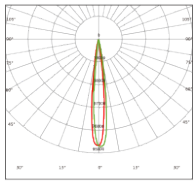

Photometry

S31301