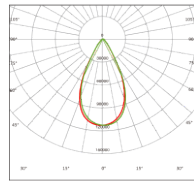

Photometry

S32702

Mounting Options

Dimensions

Unit:mm/inch

Accessories

Safety rope

Auxiliary safety device to prevent accidents. available for 1m, 2m and 4m long.

PC LENS

High transmittance PC materials, UV test approval. $\Phi 339 \times 17.5\text{mm}$

Visor

ADC12 materials with outdoor powder coating. 418*209*190mm

Precision Aiming Device

Accurate adjustment of luminaire projected position.