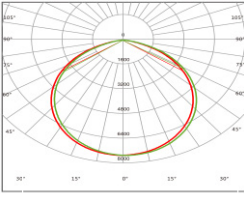

Photometry

S00A01