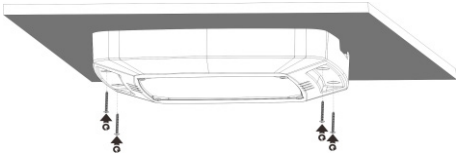

Mounting Options

Surface mount