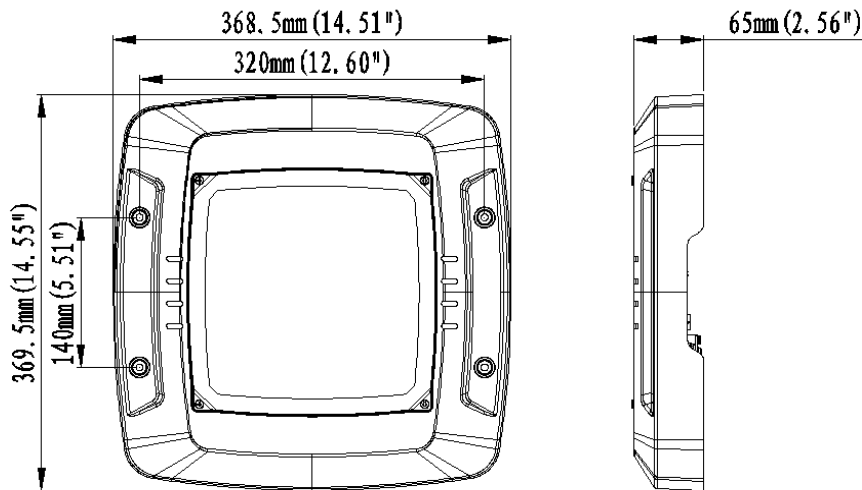

Dimensions and Mount	
Product Dimension	369.5x368.5x65mm(14.55"x14.51"x2.56")
Luminaire Net Weight	3.9±0.3kg(8.60±0.66Lbs)
Export Carton Size	390x390x90mm(15.35"x15.35"x3.54")
Gross Weight	4.63±0.3kg(8.81±0.66Lbs)
Mounting Option	Surface mount
	Surface mount with adapter plate
	G 3/4 conduit mount
Material	ADC12
	Tempered Glass
Finish	Powder Coating
Fixture Color	White(RAL9016)
EPA	NA
IK Rating	IK08
IP Rating	IP65
Category of corrosion	C3

Photometry

S00A01

Mounting Options

Surface mount

Surface mount with adapter plate

G 3/4 conduit mount

Dimensions

Accessories