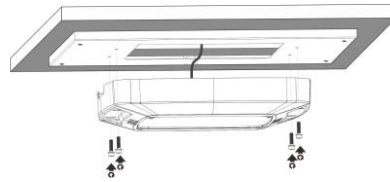

Photometry

S00A01

Mounting Options

Surface mount

Surface mount with adapter plate

G 3/4 conduit mount

Dimensions

Accessories